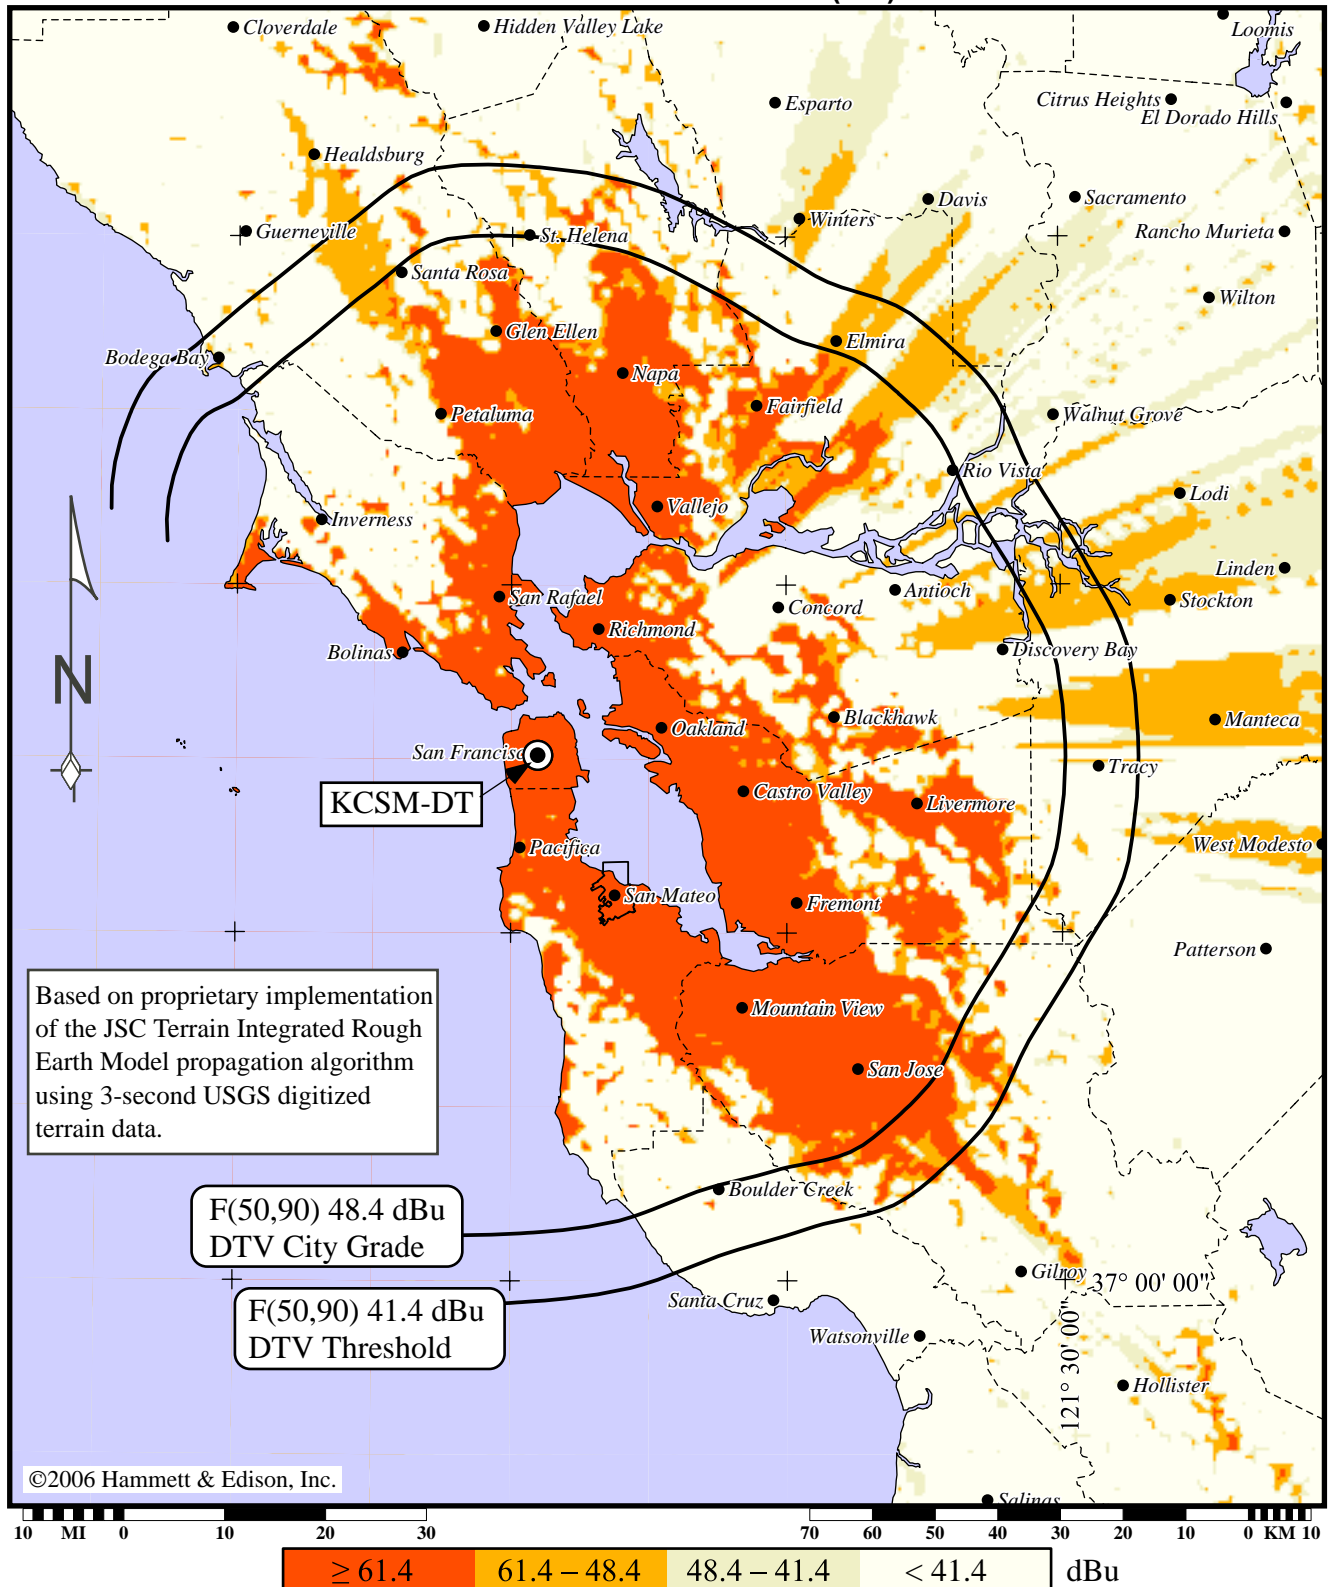

KCSM-DT • DTV Channel 43 • San Mateo, California

FCC Contours and Terrain-Sensitive Coverage
9.50 kW TPO/250 kW ERP (DA)

Lambert conformal conic map projection. Map data taken from Sectional Aeronautical Charts, published by the National Ocean Survey. Geographic coordinate marks shown at 30-minute increments. City limits shown taken from U.S. Census Bureau TIGER/Line 2000 data.